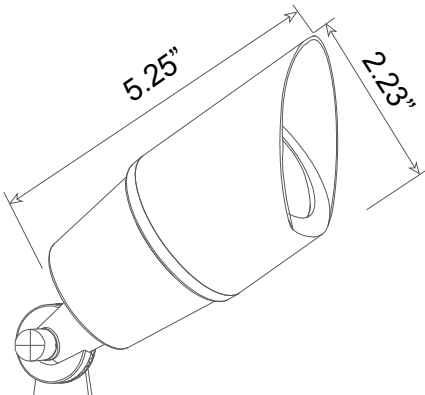

Project Name _____ Date _____

Type or Model _____ Qty _____

AL01B Up Lights

72" wire lead

IP65

MR16 Fixture

DESCRIPTION

A powerful yet compact uplight, the AL01B was designed to perform with drop-in LEDs. The compact design removes wasted space that was required in the traditional halogen fixtures. Constructed from solid brass, this CNC machined fixture is the perfect accent to any landscape.