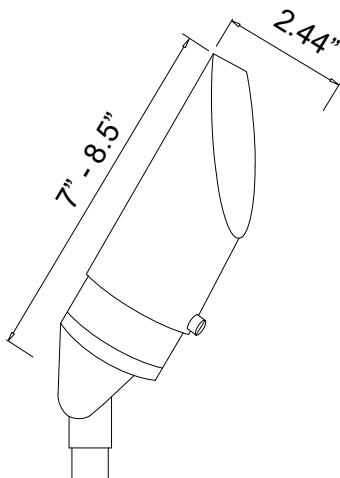

Project Name \_\_\_\_\_ Date \_\_\_\_\_

Type or Model \_\_\_\_\_ Qty \_\_\_\_\_

**AL03B Up Lights**

**72"** wire lead

**IP65**

**MR16** Fixture

**DESCRIPTION**

The AL03B is designed for uplighting applications, features a fully adjustable glare guard and knuckles. The glare guard enables you to prevent light from entering unwanted areas like windows of structures or high traffic areas like walkways or roadways.

**SPECIFICATIONS & FEATURES:**

- Solid cast brass construction
- Specification grade, beryllium copper socket
- Adjustable Glare Guard
- Premium grade direct burial cable
- Anti-Moisture Connections
- 50W max. halogen
- Light Bronze standard finish
- Limited lifetime warranty