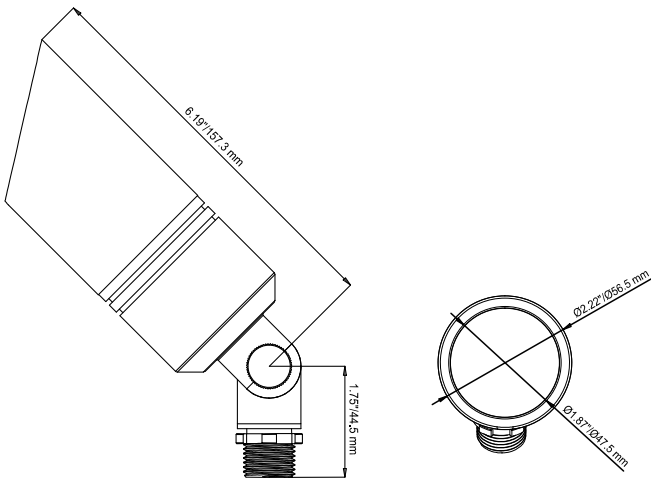

Project Name _____ Date _____

Type or Model _____ Qty _____

AL05B Up Lights

72" wire lead

IP65

MR16 Fixture

DESCRIPTION

SPECIFICATIONS & FEATURES:

- Solid cast brass construction
- Machined brass thumb screw
- Specification grade, beryllium copper socket
- Premium grade direct burial cable
- Anti-Moisture Connections
- 50W max. halogen
- Light Bronze
- Limited lifetime warranty