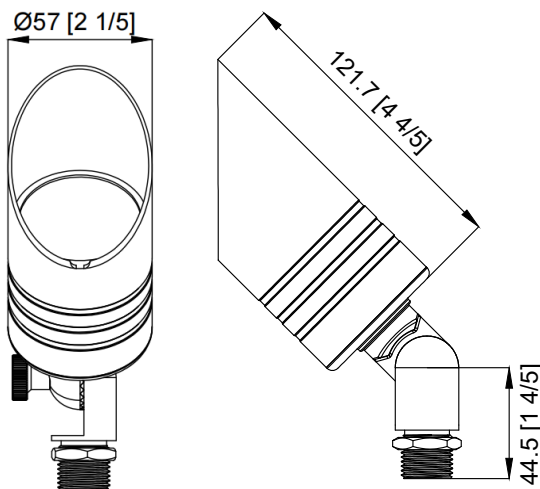

Project Name _____ Date _____

Type or Model _____ Qty _____

AL06B Up Lights

72" wire lead

IP65

MR16 Fixture

DESCRIPTION

SPECIFICATIONS & FEATURES:

- Solid cast brass construction
- Machined brass thumb screw
- Specification grade, beryllium copper socket
- Premium grade direct burial cable
- Anti-Moisture Connections
- 50W max. halogen
- Light Bronze
- Limited lifetime warranty