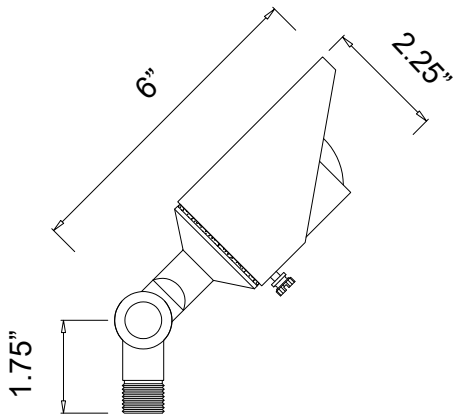

Project Name _____ Date _____

Type or Model _____ Qty _____

AL07B Up Lights

72" wire lead

IP65

MR16 Fixture

DESCRIPTION

The AL07B is designed for uplighting applications, features a fully adjustable glare guard and knuckles. The glare guard enables you to prevent light from entering unwanted areas like windows of structures or high traffic areas like walkways or roadways.