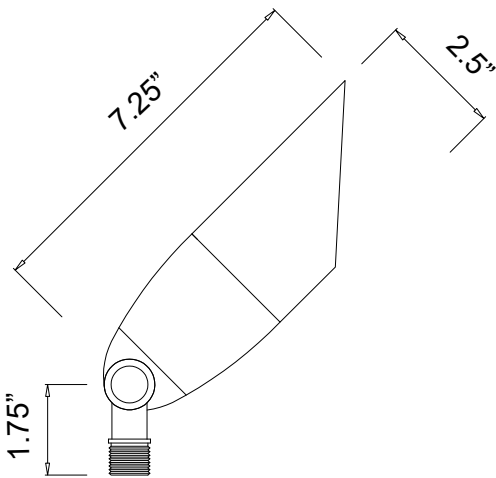

Project Name _____ Date _____

Type or Model _____ Qty _____

AL15B Up Lights

72" wire lead

IP65

MR16 Fixture

DESCRIPTION

The AL15B comes with a long glare guard, it offers style and function without compromise. Its sleek straight lines, lock and load shroud feature make it an essential fixture when lighting queen palms, trees, columns, or any other tall structure.

SPECIFICATIONS & FEATURES:

- Solid cast brass construction
- Machined brass thumb screw
- Specification grade, beryllium copper socket
- Premium grade direct burial cable
- Anti-Moisture Connections
- 50W max. halogen
- Light Bronze standard finish
- Limited lifetime warranty