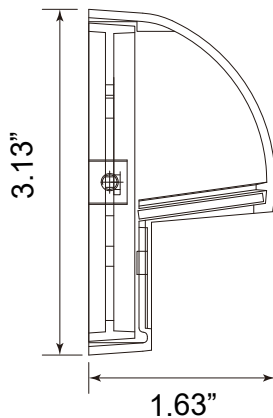

Project Name _____ Date _____

Type or Model _____ Qty _____

DL01B Deck Lights

72" wire lead

G4 Fixture

DESCRIPTION

The DL01B features an upgraded lock and load shroud allowing installation to be free of exposed screws and other mounting hardware. The compact puck light is perfect for illuminating stairs, benches, posts, and other niche locations.

SPECIFICATIONS & FEATURES:

- Solid cast brass construction
- Specification grade, beryllium copper socket
- Premium grade direct burial cable
- Anti-Moisture Connections
- 20W max. halogen
- Bronze standard finish
- Limited lifetime warranty