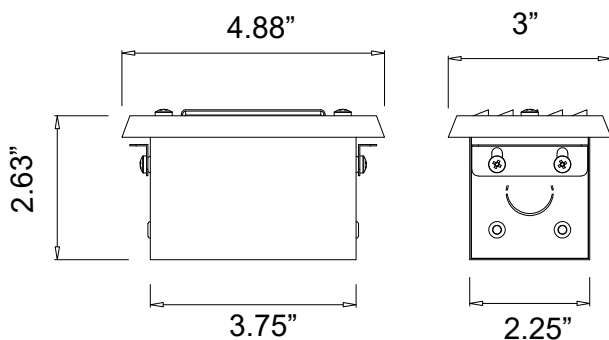

Project Name _____ Date _____

Type or Model _____ Qty _____

DL03B Deck Lights

72" wire lead

G4 Fixture

DESCRIPTION

The DL03B is a classic recessed steplights. Perfect to illuminate stairs, benches, short retaining walls and other niche locations.