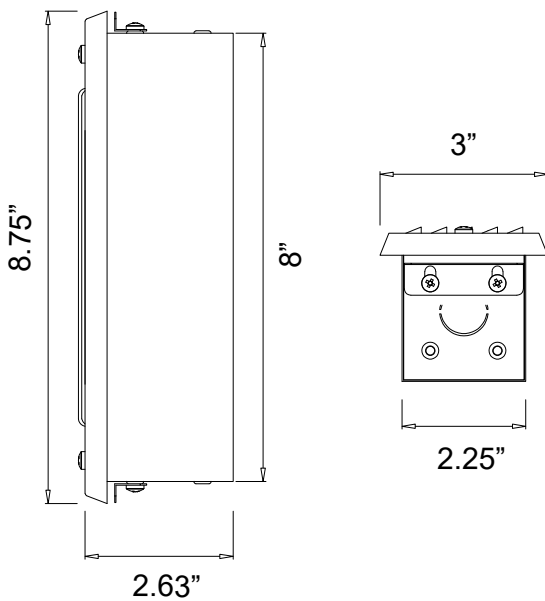

Project Name _____ Date _____

Type or Model _____ Qty _____

DL04B Deck Lights

72" wire lead

G4 Fixture

DESCRIPTION

The DL04B is a classic recessed steplights. Perfect to illuminate stairs, benches, short retaining walls and other niche locations.

SPECIFICATIONS & FEATURES:

- Solid brass faceplate
- Injection molded housing
- Specification grade, beryllium copper socket
- Premium grade direct burial cable
- Anti-Moisture Connections
- 20W max. halogen
- Light Bronze standard finish
- Limited lifetime warranty