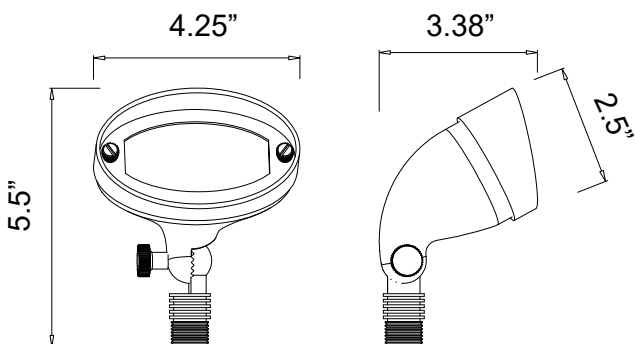

Project Name _____ Date _____

Type or Model _____ Qty _____

FL30B Flood Lights

72" wire lead

IP65

G4 Fixture

DESCRIPTION

The FL30B mini wall washer is a powerful fixture. Featuring a compact size cast brass body, this little power house is able to illuminate planter areas, short retaining walls, step landings or any other area needing a soft glow.

SPECIFICATIONS & FEATURES:

- Solid cast brass construction
- Machined brass thumb screw
- Silicone gasket seal
- Specification grade, beryllium copper socket
- Premium grade direct burial cable
- Anti-Moisture Connections
- 20W max. halogen
- Light Bronze standard finish
- Limited lifetime warranty