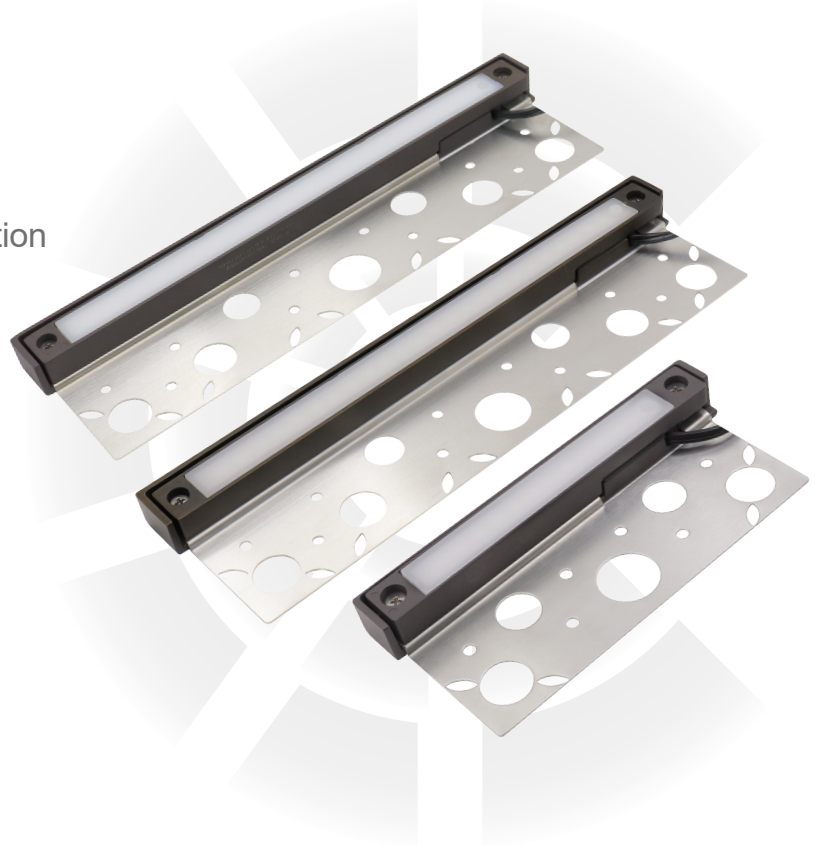

Project Name _____ Date _____

Type or Model _____ Qty _____

HL7A03-R Hardscape Light HL12A04/B04-R

FEATURES:

- Aluminum and stainless steel construction
- Serviceable
- Two types of mounting brackets
- Fully encapsulated LEDs and driver
- IP65 water-resistant

SPECIFICATIONS:

- 9-17V
- CRI 85+
- RGB & CCT Tunable
- 7 inch / 12 inch
- 10 years warranty

Item#	Length	Material	Wattage	Voltage	Control Mode	Lumens
HL7A03-R	7"	Aluminum	3W	9-17V	Bluetooth	300lm
HL12A04-R	12"	Aluminum	4W	9-17V	Bluetooth	300lm
HL12B04-R	12"	Brass	4W	9-17V	Bluetooth	400lm