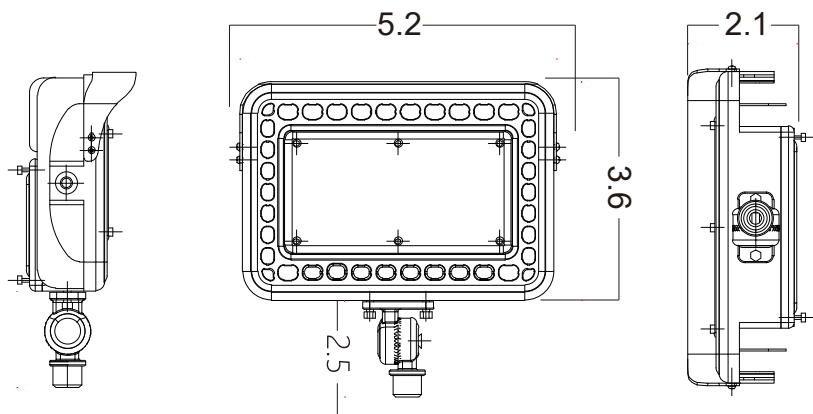

## SPECIFICATIONS:

- Adjustable Wattage: 5/10/15/20W
- Lumens: 450/900/1350/1800
- Beam Spread: 120°
- Input Voltage: 9-17V AC/DC
- Adjustable CCT: 3000K / 4000K / 5000K
- CRI: 85
- IP65

## FEATURES:

- Aluminum & PC construction
- Powder-coated Bronze finish
- Up to 90lm/w
- IP65 Rated for outdoor locations
- 10 years warranty

72" wire lead

IP65

Up to 20W

Integrated Fixture

Intertek