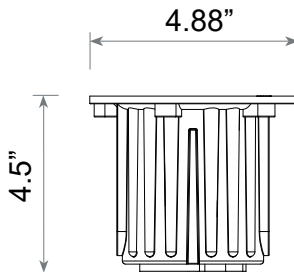

Project Name _____ Date _____

Type or Model _____ Qty _____

IGL21B Well Lights

72" wire lead

IP65

MR16 Fixture

DESCRIPTION

This solid brass In-Ground fixture was designed with hardscape, paver & driveway installation in mind. This fixture has two opening for light to filter through. The integrated LED source with maximum heat dissipation and thermal regulator combination gave our engineers the ability to create a compact fixture. The shroud design illuminates across any application to highlight ground level mediums.