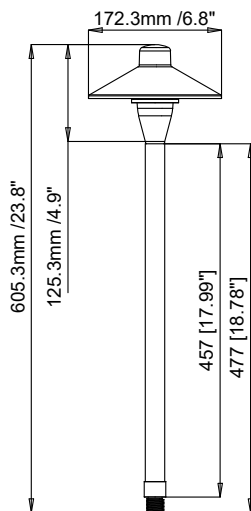

Project Name _____ Date _____

Type or Model _____ Qty _____

PL01B Path Lights

72" wire lead

IP65

G4 Fixture

DESCRIPTION

SPECIFICATIONS & FEATURES: