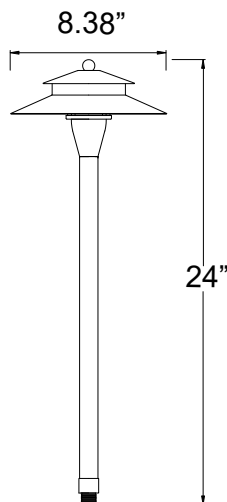

Project Name _____ Date _____

Type or Model _____ Qty _____

PL10B Path Lights

72" wire lead

IP65

G4 Fixture

DESCRIPTION

The PL10B offers soft level lighting with an elegant look. The frosted cylindrical lens minimizes glare while the Lotus Series LED lamp provides sufficient light to cast a soft glow on any path or walking area. Ideal for lighting walkways, planters, BBQ areas, or any other outdoor living areas.

SPECIFICATIONS & FEATURES:

- Solid brass construction
- Specification grade, beryllium copper socket
- Premium grade direct burial cable
- Anti-Moisture Connections
- Frosted removable borosilicate glass lens
- 20W max. halogen
- Light Bronze standard finish
- Limited lifetime warranty