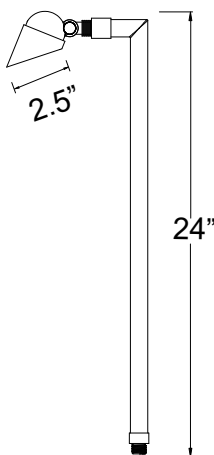

Project Name _____ Date _____

Type or Model _____ Qty _____

PL25B Path Lights

72" wire lead

IP65

G4 Fixture

DESCRIPTION

Solid brass path light. This durable path light with 90 degree stem and shrouded flood light gives designers the opportunity to direct the pattern to a specific point. Paired with our 4 Watt brass G4 Bi-pin this fixture creates a beautiful high out-put esthetic.

SPECIFICATIONS & FEATURES:

- Solid brass construction
- Specification grade, beryllium copper socket
- Premium grade direct burial cable
- Anti-Moisture Connections
- Frosted removable borosilicate glass lens
- 20W max. halogen
- Light Bronze standard finish
- Limited lifetime warranty