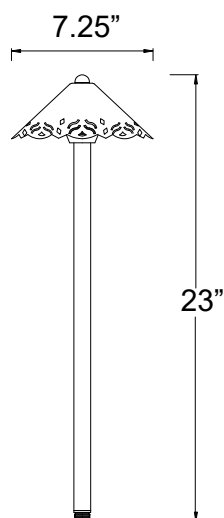

## PL27B Path Lights

72" wire lead

IP65

G4 Fixture

### DESCRIPTION

The PL27B features an elegant design pattern on a 7" cylindrical shroud. This aesthetic design combined with our Lotus bulb gives off a unique display of light at night on any pathway, planters, driveways, or any area in need of lighting.