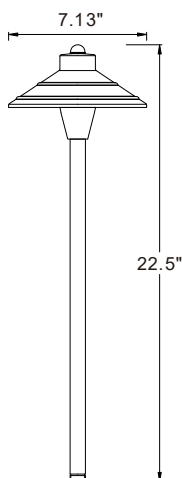

Project Name _____ Date _____

Type or Model _____ Qty _____

PL44A Path Lights

47" wire lead

IP65

G4 Fixture

DESCRIPTION

The fixture provides a generous spread of soft-edged illumination ideal for all types of paths and landscape features. Easy to assemble and install. PL44A is made up of aluminum material for a more affordable price, as the PL44B is cast solid brass for a stronger sturdier finish.

SPECIFICATIONS & FEATURES:

- Solid cast aluminum construction
- High temperature o-ring retention collar provides weather-tight seal
- Specification grade, beryllium copper socket
- Premium grade direct burial cable
- Anti-Moisture Connections
- 20W max. halogen
- Brown Finish
- Limited lifetime warranty