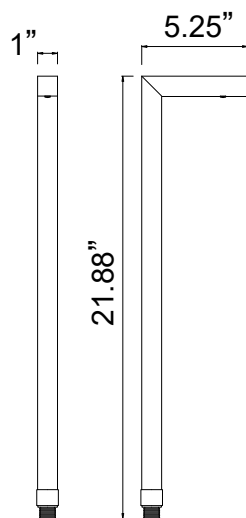

Project Name _____ Date _____

Type or Model _____ Qty _____

PL76B Path Lights

72" wire lead

IP65

G4 Fixture

DESCRIPTION

The PL76B path light is a sleek modern fixture provides a moderate sized region of illumination to create a pool of soft-edged evenly dispersed light.

SPECIFICATIONS & FEATURES:

- Solid brass construction
- Polycarbonate shatter-resistant lens
- Specification grade, beryllium copper socket
- Premium grade direct burial cable
- Anti-Moisture Connections
- 20W max. halogen
- Light Bronze / Gun Metal Black finish
- Limited lifetime warranty