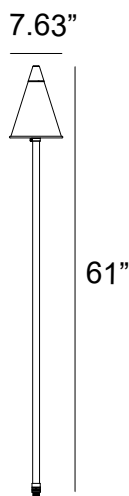

Project Name _____ Date _____

Type or Model _____ Qty _____

PL77B Path Lights

72" wire lead

IP65

G4 Fixture

DESCRIPTION

This oversized brass Tiki Torch fixture stands over 60 inches tall and provides a dual function with area lighting and citronella torch. The Citronella base sits above the light source providing intent repellant while adding a beautiful and effective fixture.

SPECIFICATIONS & FEATURES:

- Solid brass construction
- Specification grade, beryllium copper socket
- Premium grade direct burial cable
- Anti-Moisture Connections
- Frosted removable borosilicate glass lens
- 20W max. halogen
- Light Bronze standard finish
- Limited lifetime warranty