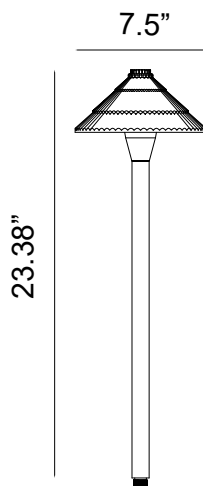

Project Name _____ Date _____

Type or Model _____ Qty _____

PL78B Path Lights

72" wire lead

IP65

G4 Fixture

DESCRIPTION

Our PL78B is a solid brass rigged tiki top with an 18 inch stem, composite stake and has a clear glass lens.

SPECIFICATIONS & FEATURES:

- Solid brass construction
- Specification grade, beryllium copper socket
- Premium grade direct burial cable
- Anti-Moisture Connections
- Frosted removable borosilicate glass lens
- 20W max. halogen
- Light Bronze standard finish
- Limited lifetime warranty