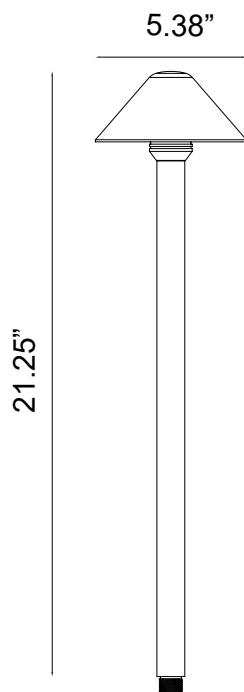

DESCRIPTION

SPECIFICATIONS & FEATURES:

- Solid brass construction
- Specification grade, beryllium copper socket
- Premium grade direct burial cable
- Anti-Moisture Connections
- Frosted removable borosilicate glass lens
- 20W max. halogen
- Light Bronze standard finish
- Limited lifetime warranty