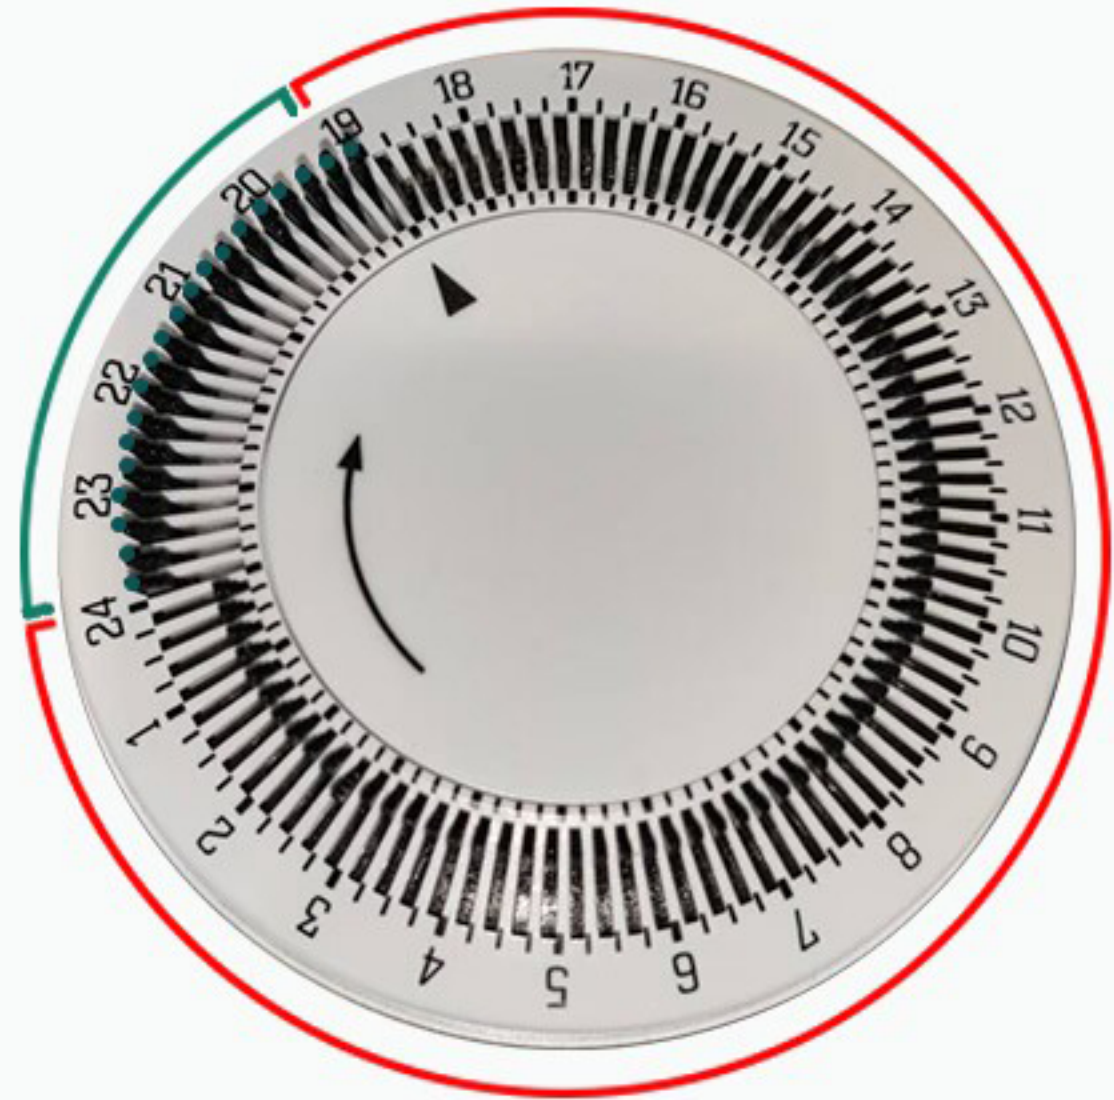

# How to set the timer of 75W transformer

If you want to set the timer to turn on 19:00 PM -24:00PM set as follow:

Turn clockwise!

Slide all taps away from the center between 19 and 24

Slide all taps toward the center between 0(24) and 19

Turn clockwise, make the arrow towards 19.

**⚠ CAUTION: DO NOT TURN THE TIMER COUNTERCLOCKWISE. Turning the timer counterclockwise will damage the item.**