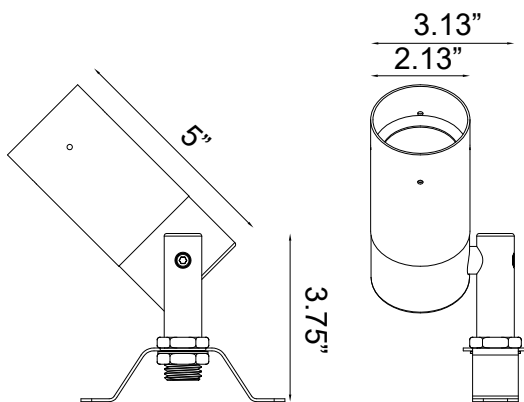

Project Name _____ Date _____

Type or Model _____ Qty _____

TL01B Down Lights

72" wire lead

IP65

MR16 Fixture

DESCRIPTION

This solid brass downlight with Y mount bracket is great for any lighting application. The side entry point for the wire and socket allow this fixture to become fully waterproof and has a standard clear lens. Fully adjustable stem which allows you to maximize the angles. Paired with our Lotus MR16 100 degree, you can create countless moonlight settings.

SPECIFICATIONS & FEATURES:

- Solid cast brass construction
- Specification grade, beryllium copper socket
- Premium grade direct burial cable
- Anti-Moisture Connections
- 50W max. halogen
- Light Bronze standard finish
- Limited lifetime warranty